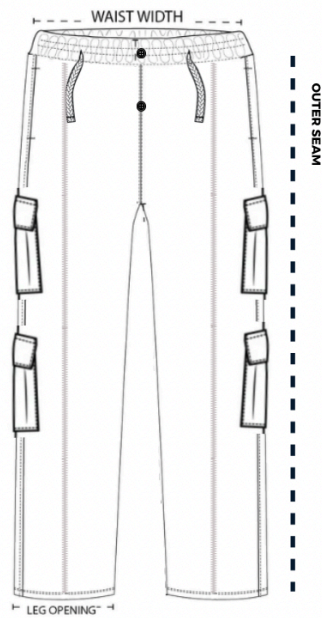

MIAMI, BALI, QUEENS

IN CM

SIZE	WAIST WIDTH	OUTER SEAM	CUFF OPENING
S	86	93	26
M	87	98	26
L	88	103	26
XL	89	108	26

KUROSU

IN CM

SIZE	WAIST WIDTH	OUTER SEAM	LEG OPENING
S	86	95	38
M	87	100	39
L	88	105	40
XL	89	110	41

SINNERS CARGO

IN CM

SIZE	WAIST WIDTH	OUTER SEAM	LEG OPENING
S	86	95	38
M	87	100	39
L	88	105	40
XL	89	110	41

SAINTS CARGO

IN CM

SIZE	WAIST WIDTH	OUTER SEAM	LEG OPENING
S	86	95	38
M	87	100	39
L	88	105	40
XL	89	110	41

SYDNEY, MONACO

IN CM

SIZE	WAIST WIDTH	OUTER SEAM	LEG OPENING
S	86	95	37
M	87	100	37
L	88	105	37
XL	89	110	37

MANHATTAN

IN CM

SIZE	WAIST WIDTH	OUTER SEAM	LEG OPENING
S	86	95	37
M	87	100	37
L	88	105	37
XL	89	110	37