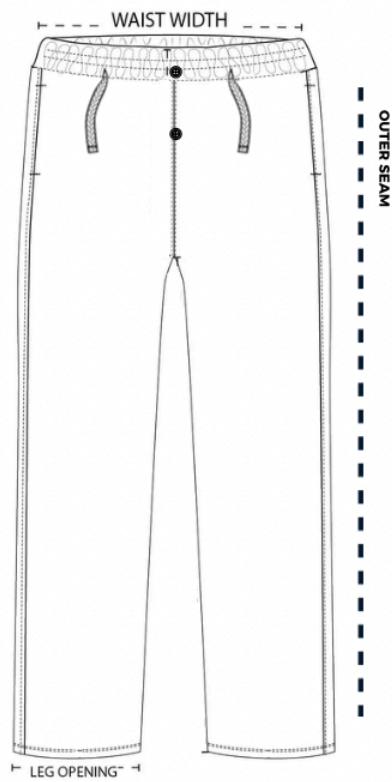

MIAMI, BALI, QUEENS

IN CM

SIZE	WAIST WIDTH	OUTER SEAM	CUFF OPENING
S	86	93	26
M	87	98	26
L	88	103	26
XL	89	108	26

KUROSU

IN CM

SIZE	WAIST WIDTH	OUTER SEAM	LEG OPENING
S	86	95	38
M	87	100	39
L	88	105	40
XL	89	110	41

SINNERS CARGO

IN CM

SIZE	WAIST WIDTH	OUTER SEAM	LEG OPENING
S	86	95	38
M	87	100	39
L	88	105	40
XL	89	110	41

SAINTS CARGO

IN CM

SIZE	WAIST WIDTH	OUTER SEAM	LEG OPENING
S	86	95	38
M	87	100	39
L	88	105	40
XL	89	110	41

SYDNEY, MONACO

IN CM

SIZE	WAIST WIDTH	OUTER SEAM	LEG OPENING
S	86	95	37
M	87	100	37
L	88	105	37
XL	89	110	37

MANHATTAN

IN CM

SIZE	WAIST WIDTH	OUTER SEAM	LEG OPENING
S	86	95	37
M	87	100	37
L	88	105	37
XL	89	110	37