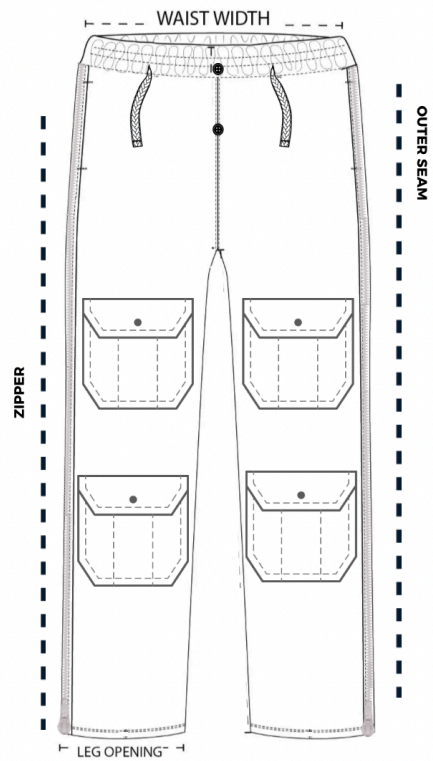

MIAMI, BALI, QUEENS

IN CM

SIZE	WAIST WIDTH	OUTER SEAM	CUFF OPENING
S	86	93	26
M	87	98	26
L	88	103	26
XL	89	108	26

KUROSU

IN CM

SIZE	WAIST WIDTH	OUTER SEAM	LEG OPENING
S	86	95	38
M	87	100	39
L	88	105	40
XL	89	110	41

SINNERS CARGO

IN CM

SIZE	WAIST WIDTH	OUTER SEAM	LEG OPENING
S	86	95	38
M	87	100	39
L	88	105	40
XL	89	110	41

SAINTS CARGO

IN CM

SIZE	WAIST WIDTH	OUTER SEAM	LEG OPENING
S	86	95	38
M	87	100	39
L	88	105	40
XL	89	110	41

SYDNEY, MONACO

IN CM

SIZE	WAIST WIDTH	OUTER SEAM	LEG OPENING
S	86	95	37
M	87	100	37
L	88	105	37
XL	89	110	37

MANHATTAN

IN CM

SIZE	WAIST WIDTH	OUTER SEAM	LEG OPENING
S	86	95	37
M	87	100	37
L	88	105	37
XL	89	110	37