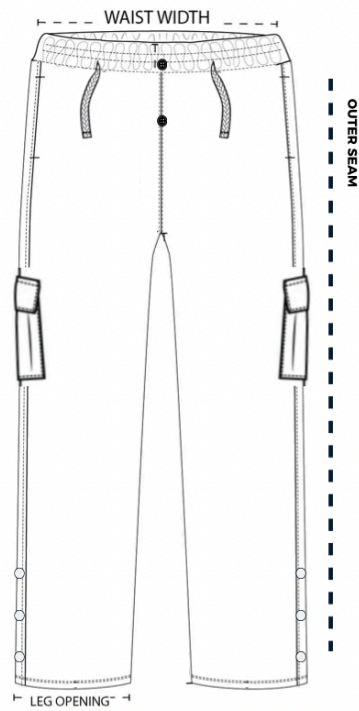

MIAMI, BALI, QUEENS

IN CM

SIZE	WAIST WIDTH	OUTER SEAM	CUFF OPENING
S	86	93	26
M	87	98	26
L	88	103	26
XL	89	108	26

KUROSU

IN CM

SIZE	WAIST WIDTH	OUTER SEAM	LEG OPENING
S	86	95	38
M	87	100	39
L	88	105	40
XL	89	110	41

SINNERS CARGO

IN CM

SIZE	WAIST WIDTH	OUTER SEAM	LEG OPENING
S	86	95	38
M	87	100	39
L	88	105	40
XL	89	110	41

SAINTS CARGO

IN CM

SIZE	WAIST WIDTH	OUTER SEAM	LEG OPENING
S	86	95	38
M	87	100	39
L	88	105	40
XL	89	110	41

SYDNEY, MONACO

IN CM

SIZE	WAIST WIDTH	OUTER SEAM	LEG OPENING
S	86	95	37
M	87	100	37
L	88	105	37
XL	89	110	37

MANHATTAN

IN CM

SIZE	WAIST WIDTH	OUTER SEAM	LEG OPENING
S	86	95	37
M	87	100	37
L	88	105	37
XL	89	110	37