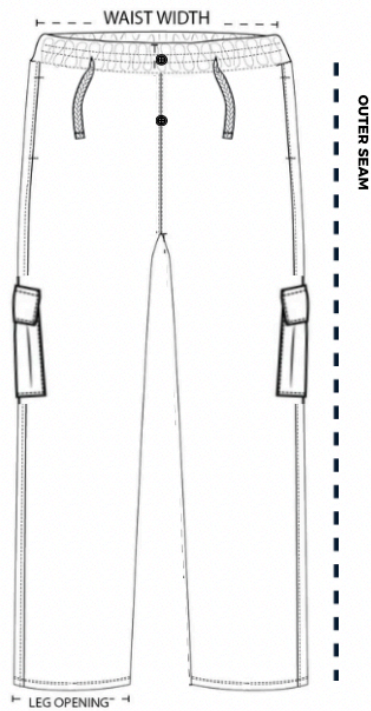

MIAMI, BALI, QUEENS

IN CM

SIZE	WAIST WIDTH	OUTER SEAM	CUFF OPENING
S	86	93	26
M	87	98	26
L	88	103	26
XL	89	108	26

KUROSU

IN CM

SIZE	WAIST WIDTH	OUTER SEAM	LEG OPENING
S	86	95	38
M	87	100	39
L	88	105	40
XL	89	110	41

SINNERS CARGO

IN CM

SIZE	WAIST WIDTH	OUTER SEAM	LEG OPENING
S	86	95	38
M	87	100	39
L	88	105	40
XL	89	110	41

SAINTS CARGO

IN CM

SIZE	WAIST WIDTH	OUTER SEAM	LEG OPENING
S	86	95	38
M	87	100	39
L	88	105	40
XL	89	110	41

SYDNEY, MONACO

IN CM

SIZE	WAIST WIDTH	OUTER SEAM	LEG OPENING
S	86	95	37
M	87	100	37
L	88	105	37
XL	89	110	37

MANHATTAN

IN CM

SIZE	WAIST WIDTH	OUTER SEAM	LEG OPENING
S	86	95	37
M	87	100	37
L	88	105	37
XL	89	110	37