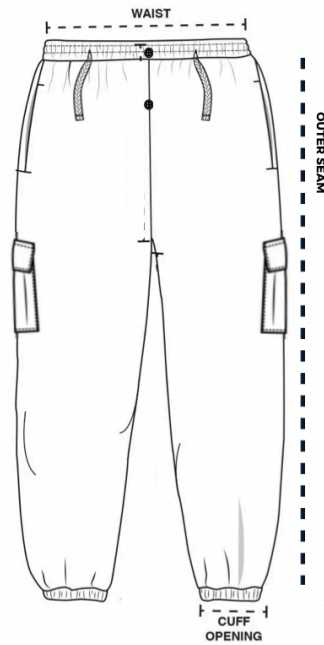

MIAMI, BALI, QUEENS

IN CM

SIZE	WAIST WIDTH	OUTER SEAM	CUFF OPENING
S	86	93	26
M	87	98	26
L	88	103	26
XL	89	108	26

KUROSU

IN CM

SIZE	WAIST WIDTH	OUTER SEAM	LEG OPENING
S	86	95	38
M	87	100	39
L	88	105	40
XL	89	110	41

SINNERS CARGO

IN CM

SIZE	WAIST WIDTH	OUTER SEAM	LEG OPENING
S	86	95	38
M	87	100	39
L	88	105	40
XL	89	110	41

SAINTS CARGO

IN CM

SIZE	WAIST WIDTH	OUTER SEAM	LEG OPENING
S	86	95	38
M	87	100	39
L	88	105	40
XL	89	110	41

SYDNEY, MONACO

IN CM

SIZE	WAIST WIDTH	OUTER SEAM	LEG OPENING
S	86	95	37
M	87	100	37
L	88	105	37
XL	89	110	37

MANHATTAN

IN CM

SIZE	WAIST WIDTH	OUTER SEAM	LEG OPENING
S	86	95	37
M	87	100	37
L	88	105	37
XL	89	110	37